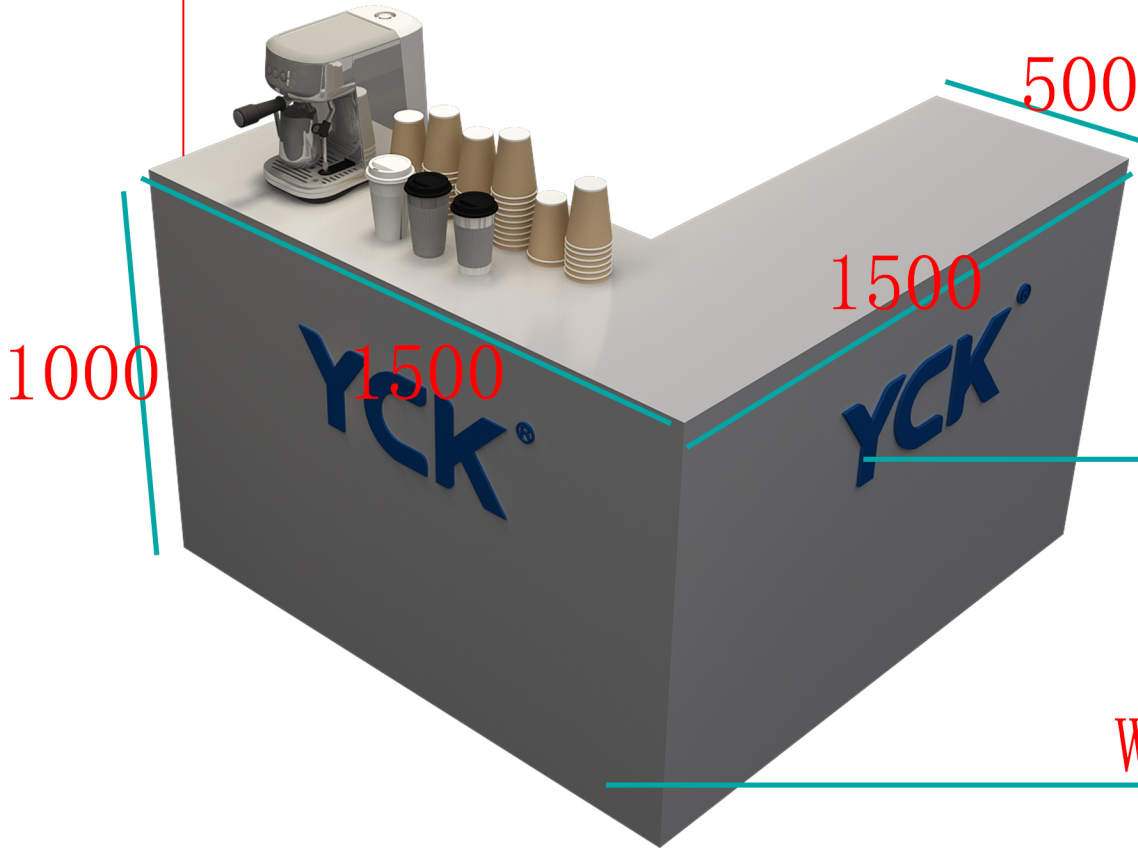

Sticker

Wooden Structure+Spray Paint