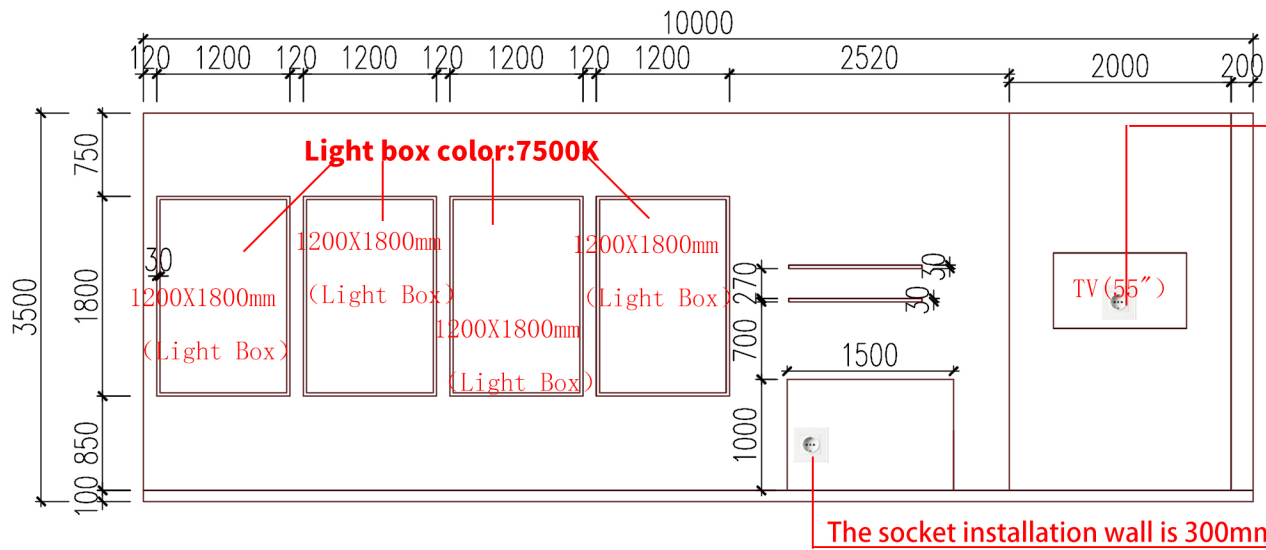

Attention: The doors open inwards