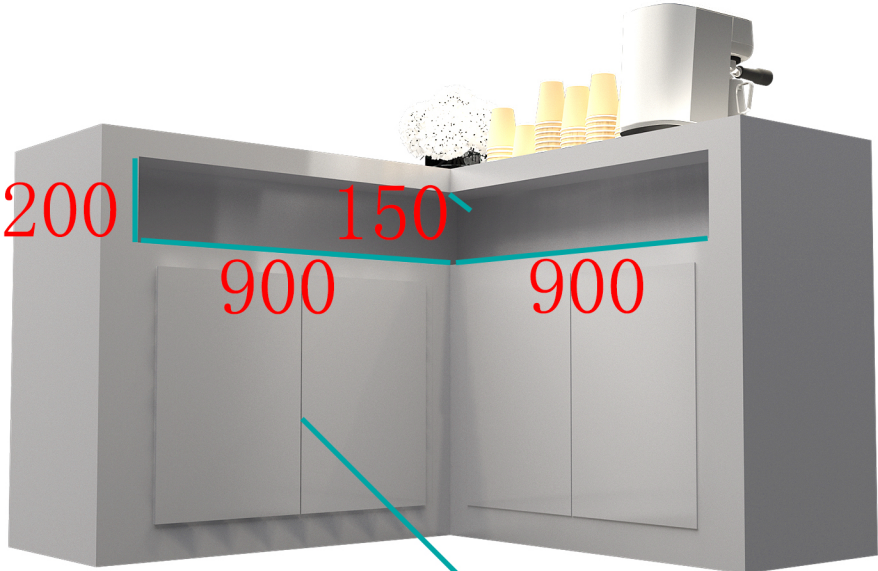

Door with Lock