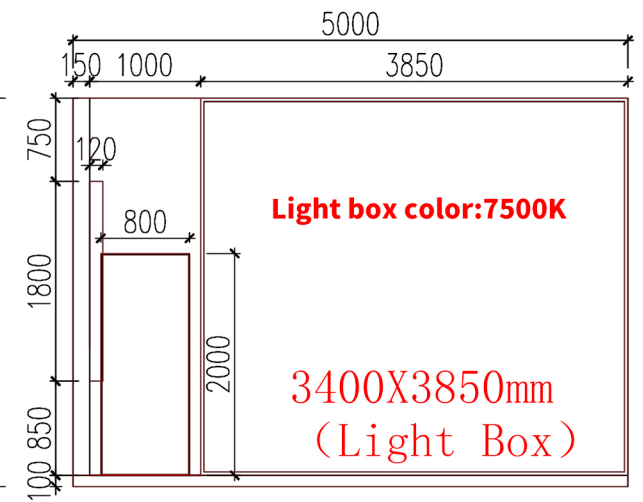

Attention: The doors open inwards