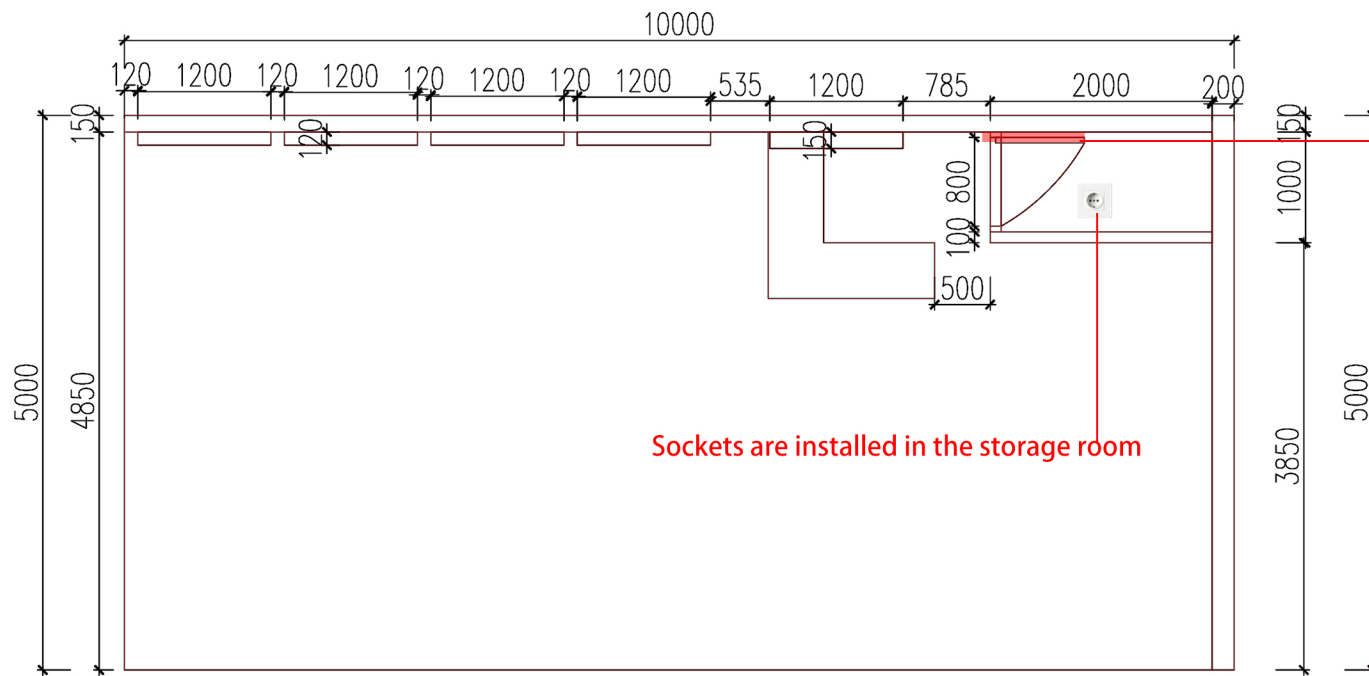

Attention: The doors open inwards